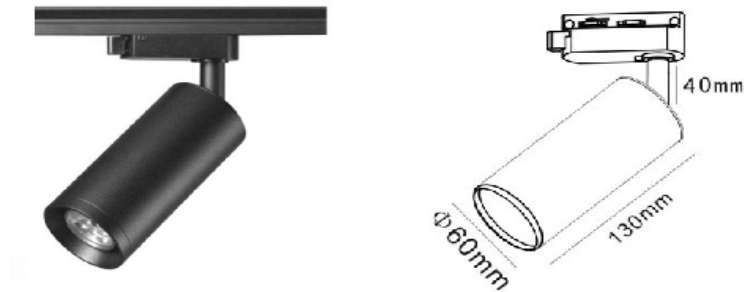

Fixture Specification

Product Code : MARC-T

Description : Die-cast aluminum body.
Polyester powder paint resistant to corrosion.
Thermoplastic adaptor for electricified track.
Suitable for 1-phase lighting track.
Available in black and white.

Dimemsiion : Dia: 60mm. * L: 130mm. * H: 190mm.

IP Rating : IP20

Accessories : 1-phase lighting track (available in 1 m., 1.5 m., and 2 m.)
Straight connector
L-shape connector
3-way connector

Light Source Specification

Type : LED GU10 220V 5W-8W
Lamp Life : 15,000-40,000 Hrs.
Color Temp. : 2,700K-6,500K
Beam Angle : 24D / 36D
Luminus Flux : 400-700 Lumen
Dimmable : No (Dimmable is optional.)
Accessories : -

Specilight provides professional lighting design services and lighting consulting to architects, interior designers, project managers, landscape architects and property owners from small to large projects. Services vary from conceptual lighting design through to opening day and beyond.